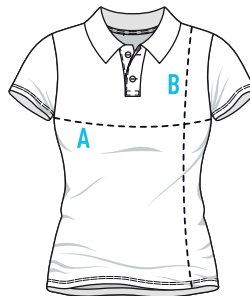

## SIZE CHART

We advise you compare these measurements with a polo shirt you wear regularly to choose the size that best fits your needs.

### man's polo shirt

S M L XL XXL 3XL

A	50 cm	53 cm	56 cm	59 cm	62 cm	65 cm
B	69 cm	71 cm	73 cm	75 cm	77 cm	79 cm

### woman's polo shirt

S M L XL

A	44 cm	47 cm	50 cm	54 cm
B	61 cm	63 cm	65 cm	67 cm