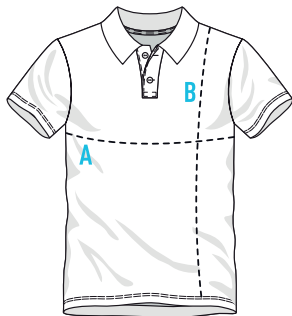

## SIZE CHART

We advise you compare these measurements with a polo shirt you wear regularly to choose the size that best fits your needs.

### man's polo shirt

S M L XL XXL 3XL

A	50 cm	53 cm	56 cm	59 cm	62 cm	65 cm
B	69 cm	71 cm	73 cm	75 cm	77 cm	79 cm

### woman's polo shirt

S M L XL

A	44 cm	47 cm	50 cm	54 cm
B	61 cm	63 cm	65 cm	67 cm